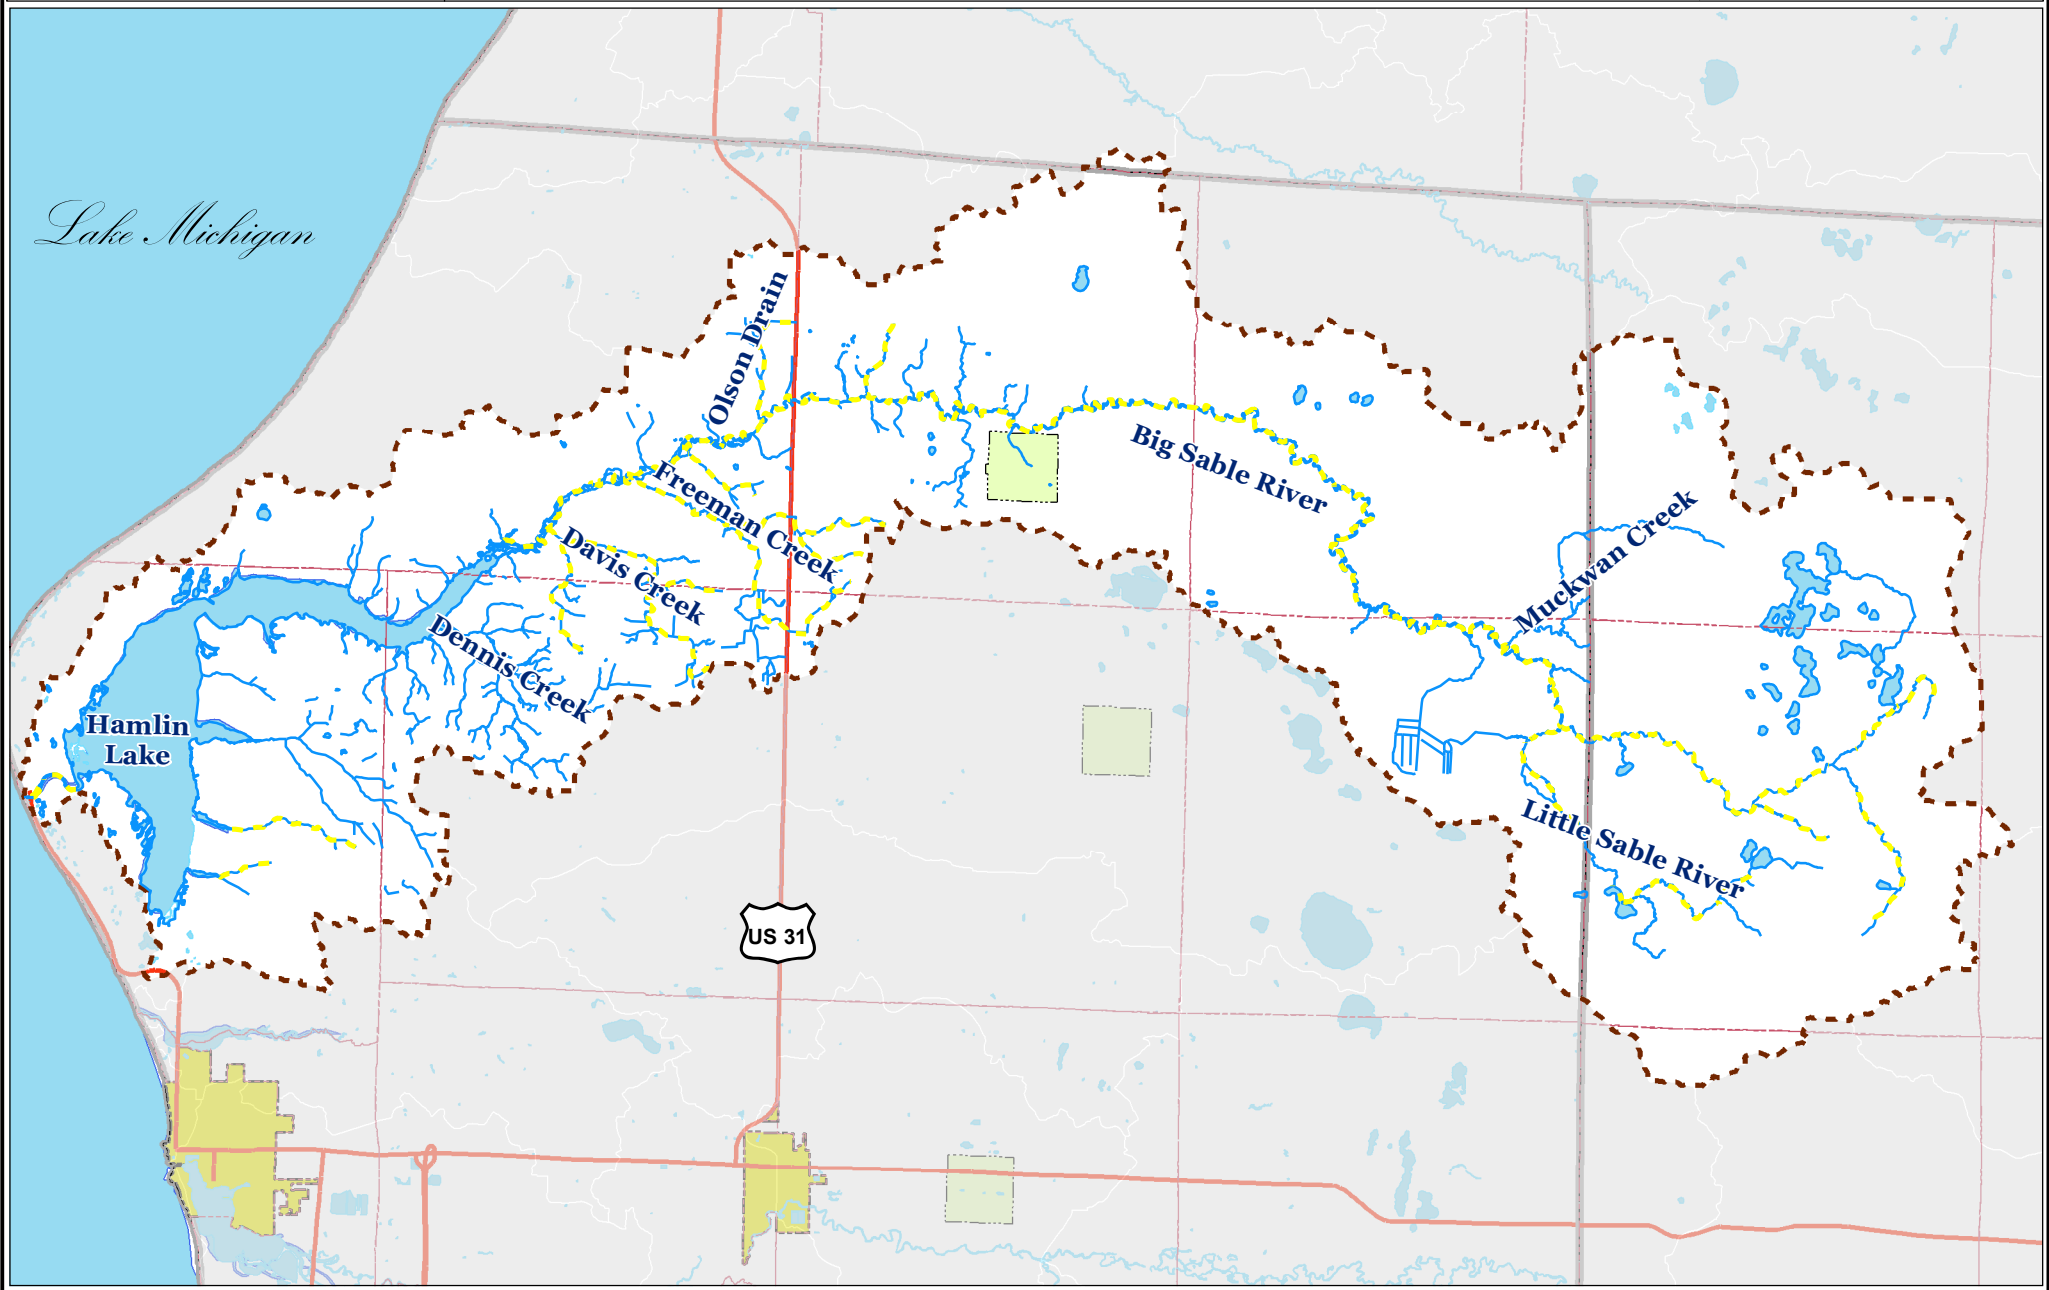

Big Sable Watershed

Sable River Hydrology

Legend

- - - Designated Trout Streams
- Sable River & Tributaries
- Water Bodies
- Sable Watershed
- Highways
- City Boundaries
- Township Boundaries
- County Boundaries
- Village Boundaries

Source:
Michigan Spatial Data Library

Map Created by Rob Carson 5/21/2018

Sable Watershed Planning Process 2018